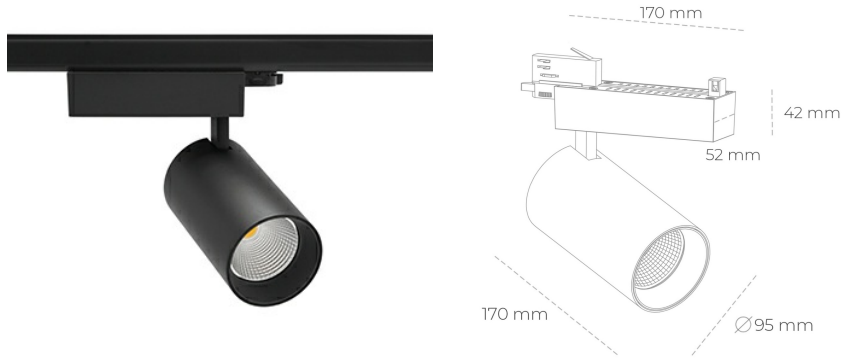

SPOTLIGHT SNIPER N 930 25W 45° BLACK HI EFFICIENT ON/OFF

LED	COB
Light colour	3000 [K] HI EFFICIENT
CRI	90
Led chip flux	4084 [lm]
Luminous flux	3267 [lm]
System power	25 [W]
Luminaire Efficiency	[lm/W]
Beam angle	45°
Controller	ON/OFF
MacAdam	3 SDCM

Spotlight LED

Track mounted LED spotlight. Aluminium housing. Ceiling base installation possible. Available in white, black and grey. Any RAL palette colour available on enquiry. Reflector beams available: 15° 30° and 45° . Maximum power is 30W

LUMINAIRE

Weight	1,33 [kg]
Protection rating IP , IK , class	IP 20, IK 3,
Luminaire colour	WHITE
Cover	Glass
Operating voltage	220-240V 50-60Hz

Note: All data are typical values. Tolerance of measurements +/-10% System features may change with product improvements due to technical advances.

OPTIONS

RAL colours on inquiry, honeycomb louver on inquiry , Casambi on inquiry, DALI on inquiry, Phase-cut dimming on inquiry.

Generated: 17.09.2024

+48 32 388 80 00

www.cora.pl
cora@cora.pl

Street: Ignatza Hakuby 18
41-914 Bytom, Polska