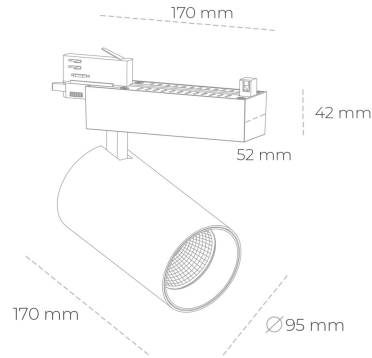

SPOTLIGHT SNIPER N 930 19W 45° BLACK HI EFFICIENT ON/OFF

LED	COB
Light colour	3000 [K] HI EFFICIENT
CRI	90
Led chip flux	3184 [lm]
Luminous flux	2547 [lm]
System power	19 [W]
Luminaire Efficiency	134 [lm/W]
Beam angle	45°
Controller	ON/OFF
MacAdam	3 SDCM

Spotlight LED

Track mounted LED spotlight. Aluminium housing. Ceiling base installation possible. Available in white, black and grey. Any RAL palette colour available on enquiry. Reflector beams available: 15° 30° and 45° . Maximum power is 30W

LUMINAIRE

Weight	1,33 [kg]
Protection rating IP , IK , class	IP 20, IK 3,
Luminaire colour	BLACK
Cover	Glass
Operating voltage	220-240V 50-60Hz

Note: All data are typical values. Tolerance of measurements +/-10% System features may change with product improvements due to technical advances.

OPTIONS

RAL colours on inquiry, honeycomb louver on inquiry , Casambi on inquiry, DALI on inquiry, Phase-cut dimming on inquiry.

Generated: 21.06.2024

+48 32 388 80 00

www.cora.pl
cora@cora.pl

Street: Ignatza Hakuby 18
41-914 Bytom, Polska