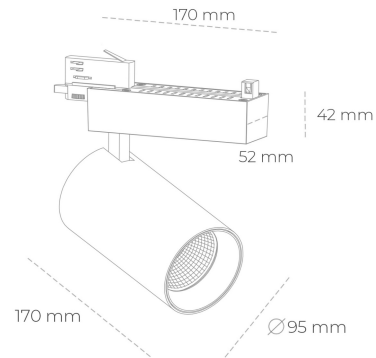

SPOTLIGHT SNIPER N 930 23W 30° BLACK HI EFFICIENT ON/OFF

Article number: N015-K0002-BB930-H7-N30-ZA02_600-S4-###

LED	COB
Light colour	3000 [K] HI EFFICIENT
CRI	90
Led chip flux	3787 [lm]
Luminous flux	3029 [lm]
System power	23 [W]
Luminaire Efficiency	132 [lm/W]
Beam angle	30°
Controller	ON/OFF
MacAdam	3 SDCM

Spotlight LED

Track mounted LED spotlight. Aluminium housing. Ceiling base installation possible. Available in white, black and grey. Any RAL palette colour available on enquiry. Reflector beams available: 15° 30° and 45° . Maximum power is 30W

LUMINAIRE

Weight	1,33 [kg]
Protection rating IP , IK , class	IP 20, IK 3,
Luminaire colour	BLACK
Cover	Glass
Operating voltage	220-240V 50-60Hz

Note: All data are typical values. Tolerance of measurements +/-10% System features may change with product improvements due to technical advances.