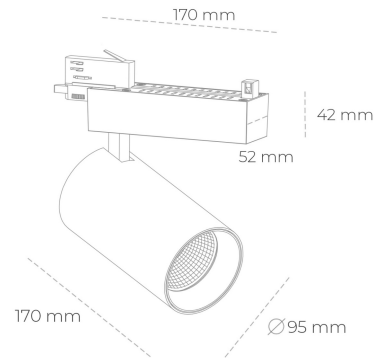

SPOTLIGHT SNIPER N 930 14W 30° BLACK HI EFFICIENT ON/OFF

Article number: N015-K0002-BB930-H7-N30-ZA01_350-S4-###

LED	COB
Light colour	3000 [K] HI EFFICIENT
CRI	90
Led chip flux	2256 [lm]
Luminous flux	1804 [lm]
System power	14 [W]
Luminaire Efficiency	129 [lm/W]
Beam angle	30°
Controller	ON/OFF
MacAdam	3 SDCM

Spotlight LED

Track mounted LED spotlight. Aluminium housing. Ceiling base installation possible. Available in white, black and grey. Any RAL palette colour available on enquiry. Reflector beams available: 15° 30° and 45° . Maximum power is 30W

LUMINAIRE

Weight	1,33 [kg]
Protection rating IP , IK , class	IP 20, IK 3,
Luminaire colour	BLACK
Cover	Glass
Operating voltage	220-240V 50-60Hz

Note: All data are typical values. Tolerance of measurements +/-10% System features may change with product improvements due to technical advances.