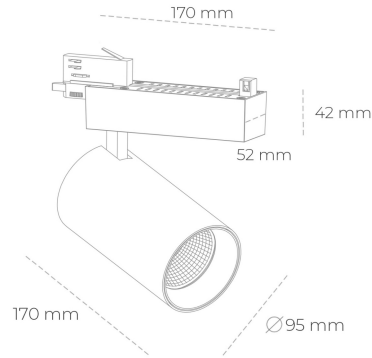

SPOTLIGHT SNIPER N 930 31W 15° BLACK HI EFFICIENT ON/OFF

LED	COB
Light colour	3000 [K] HI EFFICIENT
CRI	90
Led chip flux	4956 [lm]
Luminous flux	3964 [lm]
System power	31 [W]
Luminaire Efficiency	128 [lm/W]
Beam angle	15°
Controller	ON/OFF
MacAdam	3 SDCM

Spotlight LED

Track mounted LED spotlight. Aluminium housing. Ceiling base installation possible. Available in white, black and grey. Any RAL palette colour available on enquiry. Reflector beams available: 15° 30° and 45° . Maximum power is 30W

LUMINAIRE

Weight	1,33 [kg]
Protection rating IP , IK , class	IP 20, IK 3,
Luminaire colour	BLACK
Cover	Glass
Operating voltage	220-240V 50-60Hz

Note: All data are typical values. Tolerance of measurements +/-10% System features may change with product improvements due to technical advances.

OPTIONS

RAL colours on inquiry, honeycomb louver on inquiry , Casambi on inquiry, DALI on inquiry, Phase-cut dimming on inquiry.

Generated: 16.07.2024

+48 32 388 80 00

www.cora.pl
cora@cora.pl

Street: Ignatza Hakuby 18
41-914 Bytom, Polska