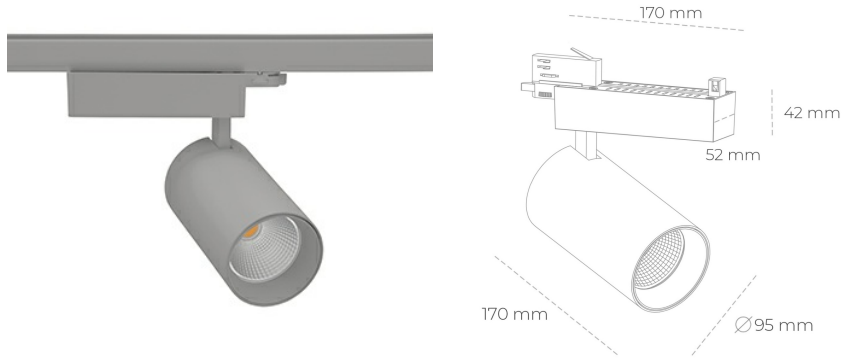

SPOTLIGHT SNIPER N 825 21W 45° GREY BREAD ON/OFF

LED	COB
Light colour	2500 [K] BREAD
CRI	80
Led chip flux	2574 [lm]
Luminous flux	2059 [lm]
System power	21 [W]
Luminaire Efficiency	98 [lm/W]
Beam angle	45°
Controller	ON/OFF
MacAdam	3 SDCM

Spotlight LED

Track mounted LED spotlight. Aluminium housing. Ceiling base installation possible. Available in white, black and grey. Any RAL palette colour available on enquiry. Reflector beams available: 15° 30° and 45°. Maximum power is 30W

LUMINAIRE

Weight	1,33 [kg]
Protection rating IP , IK , class	IP 20, IK 3,
Luminaire colour	GREY
Cover	Glass
Operating voltage	220-240V 50-60Hz

Note: All data are typical values. Tolerance of measurements +/-10% System features may change with product improvements due to technical advances.

OPTIONS

RAL colours on inquiry, honeycomb louver on inquiry , Casambi on inquiry, DALI on inquiry, Phase-cut dimming on inquiry.

Generated: 21.06.2024

+48 32 388 80 00

www.cora.pl
cora@cora.pl

Street: Ignatza Hakuby 18
41-914 Bytom, Polska