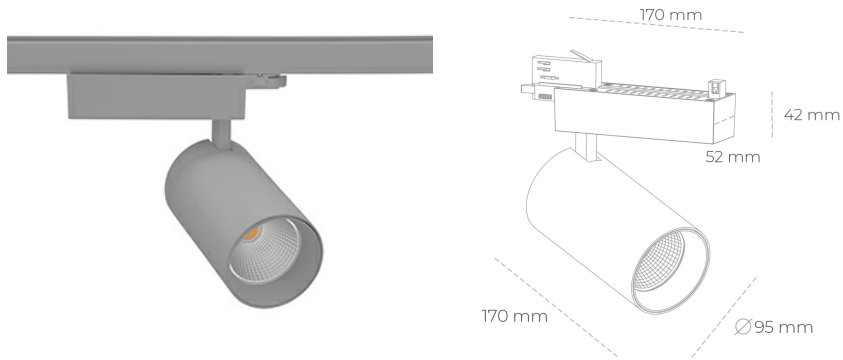

SPOTLIGHT SNIPER N 825 21W 45° GREY BREAD ON/OFF

LED	COB
Light colour	2500 [K] BREAD
CRI	80
Led chip flux	2574 [lm]
Luminous flux	2059 [lm]
System power	21 [W]
Luminaire Efficiency	98 [lm/W]
Beam angle	45°
Controller	ON/OFF
MacAdam	3 SDCM

Spotlight LED

Track mounted LED spotlight. Aluminium housing. Ceiling base installation possible. Available in white, black and grey. Any RAL palette colour available on enquiry. Reflector beams available: 15° 30° and 45°. Maximum power is 30W

LUMINAIRE

Weight	1,33 [kg]
Protection rating IP , IK , class	IP 20, IK 3,
Luminaire colour	GREY
Cover	Glass
Operating voltage	220-240V 50-60Hz

Note: All data are typical values. Tolerance of measurements +/-10% System features may change with product improvements due to technical advances.

OPTIONS

RAL colours on inquiry, honeycomb louver on inquiry , Casambi on inquiry, DALI on inquiry, Phase-cut dimming on inquiry.

Generated: 16.07.2024

+48 32 388 80 00

www.corra.pl
cora@corra.pl

Street: Ignatza Hakuby 18
41-914 Bytom, Polska