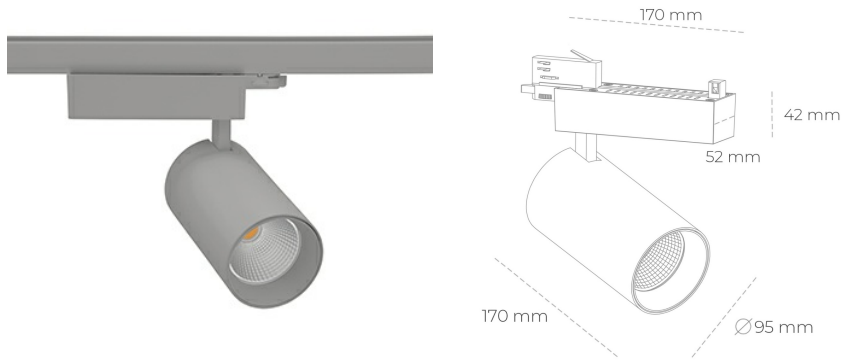

SPOTLIGHT SNIPER N 825 14W 45° GREY BREAD ON/OFF

Article number: N015-K0001-VF825-H7-N45-ZA01_350-S4-###

LED	COB
Light colour	2500 [K] BREAD
CRI	80
Led chip flux	1674 [lm]
Luminous flux	1339 [lm]
System power	14 [W]
Luminaire Efficiency	96 [lm/W]
Beam angle	45°
Controller	ON/OFF
MacAdam	3 SDCM

Spotlight LED

Track mounted LED spotlight. Aluminium housing. Ceiling base installation possible. Available in white, black and grey. Any RAL palette colour available on enquiry. Reflector beams available: 15° 30° and 45°. Maximum power is 30W

LUMINAIRE

Weight	1,33 [kg]
Protection rating IP , IK , class	IP 20, IK 3,
Luminaire colour	GREY
Cover	Glass
Operating voltage	220-240V 50-60Hz

Note: All data are typical values. Tolerance of measurements +/-10% System features may change with product improvements due to technical advances.