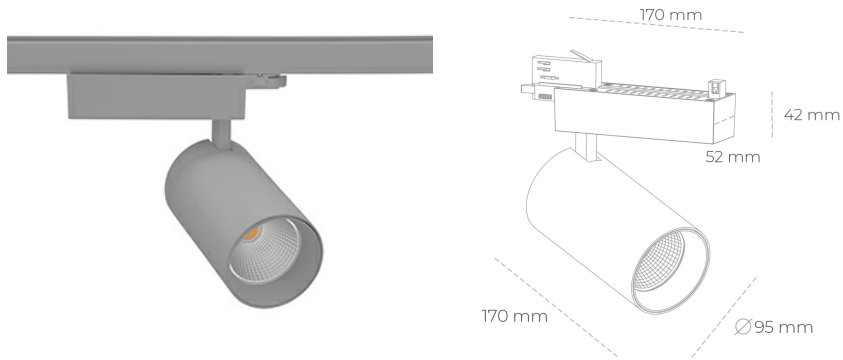

SPOTLIGHT SNIPER N 825 10W 45° GREY BREAD ON/OFF

LED	COB
Light colour	2500 [K] BREAD
CRI	80
Led chip flux	1195 [lm]
Luminous flux	956 [lm]
System power	10 [W]
Luminaire Efficiency	96 [lm/W]
Beam angle	45°
Controller	ON/OFF
MacAdam	3 SDCM

Spotlight LED

Track mounted LED spotlight. Aluminium housing. Ceiling base installation possible. Available in white, black and grey. Any RAL palette colour available on enquiry. Reflector beams available: 15° 30° and 45°. Maximum power is 30W

LUMINAIRE

Weight	1,33 [kg]
Protection rating IP , IK , class	IP 20, IK 3,
Luminaire colour	GREY
Cover	Glass
Operating voltage	220-240V 50-60Hz

Note: All data are typical values. Tolerance of measurements +/-10% System features may change with product improvements due to technical advances.

OPTIONS

RAL colours on inquiry, honeycomb louver on inquiry , Casambi on inquiry, DALI on inquiry, Phase-cut dimming on inquiry.

Generated: 23.06.2024

+48 32 388 80 00

www.cora.pl
cora@cora.pl

Street: Ignatza Hakuby 18
41-914 Bytom, Polska