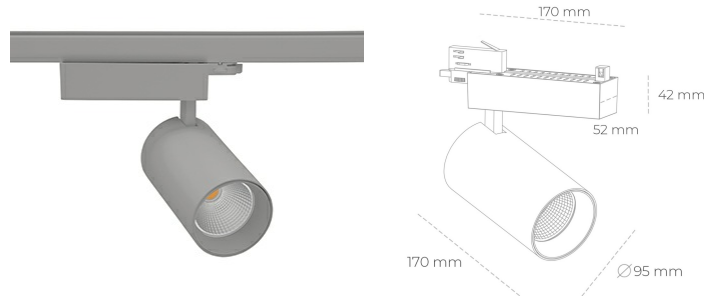

SPOTLIGHT SNIPER N 825 27W 30° GREY BREAD ON/OFF

Article number: N015-K0001-VF825-H7-N30-ZA02_700-S4-###

LED	COB
Light colour	2500 [K] BREAD
CRI	80
Led chip flux	3169 [lm]
Luminous flux	2535 [lm]
System power	27 [W]
Luminaire Efficiency	94 [lm/W]
Beam angle	30°
Controller	ON/OFF
MacAdam	3 SDCM

Spotlight LED

Track mounted LED spotlight. Aluminium housing. Ceiling base installation possible. Available in white, black and grey. Any RAL palette colour available on enquiry. Reflector beams available: 15° 30° and 45° . Maximum power is 30W

LUMINAIRE

Weight	1.33 [kg]
Protection rating IP , IK , class	IP 20, IK 3,
Luminaire colour	GREY
Cover	Glass
Operating voltage	220-240V 50-60Hz

Note: All data are typical values. Tolerance of measurements +/-10%
 System features may change with product improvements due to technical advances.