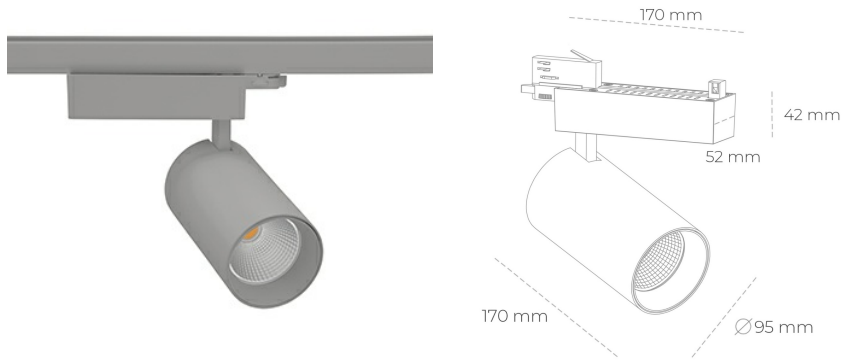

## SPOTLIGHT SNIPER N 825 10W 30° GREY BREAD ON/OFF

Article number: N015-K0001-VF825-H7-N30-ZA01\_250-S4-###

LED	COB
Light colour	2500 [K] BREAD
CRI	80
Led chip flux	1195 [lm]
Luminous flux	956 [lm]
System power	10 [W]
Luminaire Efficiency	96 [lm/W]
Beam angle	30°
Controller	ON/OFF
MacAdam	3 SDCM

### Spotlight LED

Track mounted LED spotlight. Aluminium housing. Ceiling base installation possible. Available in white, black and grey. Any RAL palette colour available on enquiry. Reflector beams available: 15° 30° and 45° . Maximum power is 30W

### LUMINAIRE

Weight	1,33 [kg]
Protection rating IP , IK , class	IP 20, IK 3,
Luminaire colour	GREY
Cover	Glass
Operating voltage	220-240V 50-60Hz

Note: All data are typical values. Tolerance of measurements +/-10% System features may change with product improvements due to technical advances.