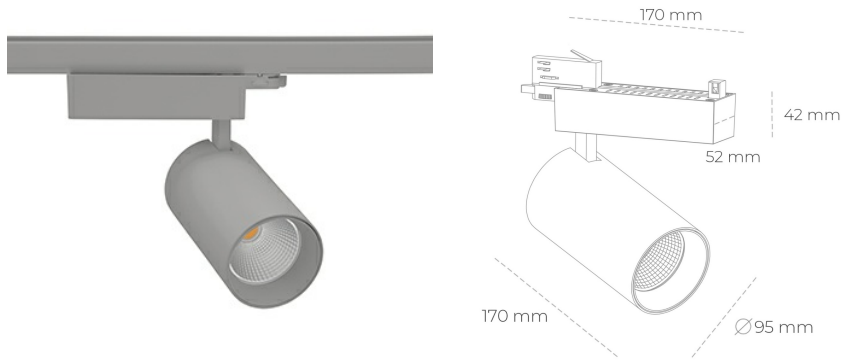

SPOTLIGHT SNIPER N 825 25W 15° GREY BREAD ON/OFF

LED	COB
Light colour	2500 [K] BREAD
CRI	80
Led chip flux	3042 [lm]
Luminous flux	2433 [lm]
System power	25 [W]
Luminaire Efficiency	97 [lm/W]
Beam angle	15°
Controller	ON/OFF
MacAdam	3 SDCM

Spotlight LED

Track mounted LED spotlight. Aluminium housing. Ceiling base installation possible. Available in white, black and grey. Any RAL palette colour available on enquiry. Reflector beams available: 15° 30° and 45° . Maximum power is 30W

LUMINAIRE

Weight	1,33 [kg]
Protection rating IP , IK , class	IP 20, IK 3,
Luminaire colour	GREY
Cover	Glass
Operating voltage	220-240V 50-60Hz

Note: All data are typical values. Tolerance of measurements +/-10% System features may change with product improvements due to technical advances.

OPTIONS

RAL colours on inquiry, honeycomb louver on inquiry , Casambi on inquiry, DALI on inquiry, Phase-cut dimming on inquiry.

Generated: 16.07.2024

+48 32 388 80 00

www.corra.pl
cora@corra.pl

Street: Ignatza Hakuby 18
41-914 Bytom, Polska