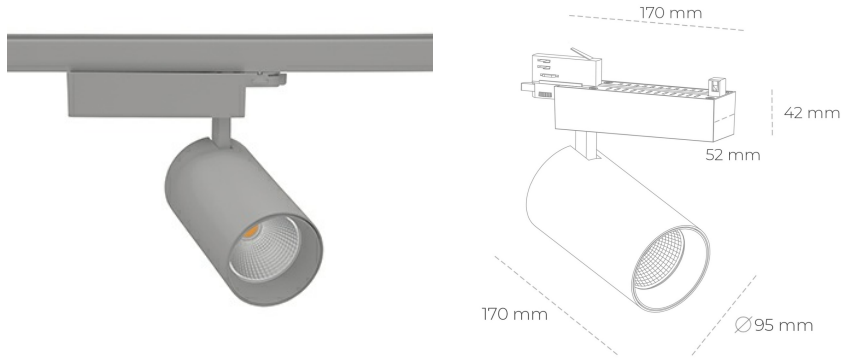

SPOTLIGHT SNIPER N 825 23W 15° GREY BREAD ON/OFF

LED	COB
Light colour	2500 [K] BREAD
CRI	80
Led chip flux	2808 [lm]
Luminous flux	2246 [lm]
System power	23 [W]
Luminaire Efficiency	98 [lm/W]
Beam angle	15°
Controller	ON/OFF
MacAdam	3 SDCM

Spotlight LED

Track mounted LED spotlight. Aluminium housing. Ceiling base installation possible. Available in white, black and grey. Any RAL palette colour available on enquiry. Reflector beams available: 15° 30° and 45°. Maximum power is 30W

LUMINAIRE

Weight	1,33 [kg]
Protection rating IP , IK , class	IP 20, IK 3,
Luminaire colour	GREY
Cover	Glass
Operating voltage	220-240V 50-60Hz

Note: All data are typical values. Tolerance of measurements +/-10% System features may change with product improvements due to technical advances.

OPTIONS

RAL colours on inquiry, honeycomb louver on inquiry , Casambi on inquiry, DALI on inquiry, Phase-cut dimming on inquiry.

Generated: 21.06.2024

+48 32 388 80 00

www.cora.pl
cora@cora.pl

Street: Ignatza Hakuby 18
41-914 Bytom, Polska