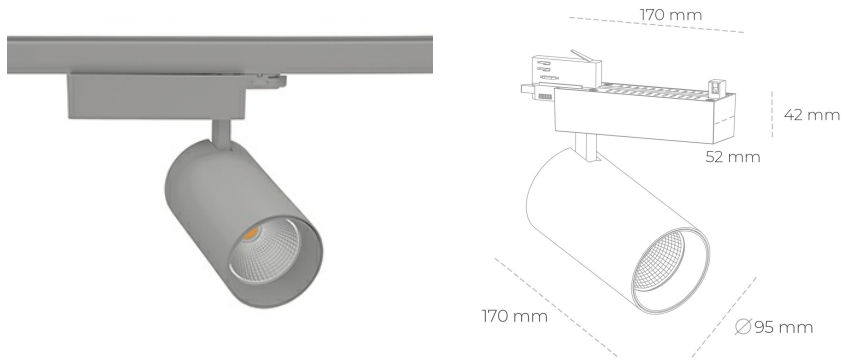

SPOTLIGHT SNIPER N 825 21W 15° GREY BREAD ON/OFF

Article number: N015-K0001-VF825-H7-N15-ZA02_550-S4-###

LED	COB
Light colour	2500 [K] BREAD
CRI	80
Led chip flux	2574 [lm]
Luminous flux	2059 [lm]
System power	21 [W]
Luminaire Efficiency	98 [lm/W]
Beam angle	15°
Controller	ON/OFF
MacAdam	3 SDCM

Spotlight LED

Track mounted LED spotlight. Aluminium housing. Ceiling base installation possible. Available in white, black and grey. Any RAL palette colour available on enquiry. Reflector beams available: 15° 30° and 45°. Maximum power is 30W

LUMINAIRE

Weight	1,33 [kg]
Protection rating IP , IK , class	IP 20, IK 3,
Luminaire colour	GREY
Cover	Glass
Operating voltage	220-240V 50-60Hz

Note: All data are typical values. Tolerance of measurements +/-10% System features may change with product improvements due to technical advances.