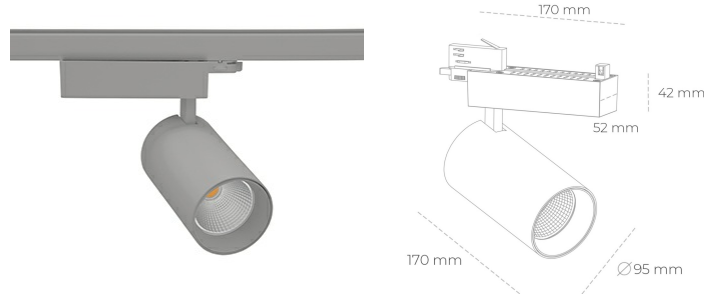

SPOTLIGHT SNIPER N 825 19W 15° GREY BREAD ON/OFF

Article number: N015-K0001-VF825-H7-N15-ZA01_500-S4-###

LED	COB
Light colour	2500 [K] BREAD
CRI	80
Led chip flux	2340 [lm]
Luminous flux	1872 [lm]
System power	19 [W]
Luminaire Efficiency	99 [lm/W]
Beam angle	15°
Controller	ON/OFF
MacAdam	3 SDCM

Spotlight LED

Track mounted LED spotlight. Aluminium housing. Ceiling base installation possible. Available in white, black and grey. Any RAL palette colour available on enquiry. Reflector beams available: 15° 30° and 45° . Maximum power is 30W

LUMINAIRE

Weight	1.33 [kg]
Protection rating IP , IK , class	IP 20, IK 3,
Luminaire colour	GREY
Cover	Glass
Operating voltage	220-240V 50-60Hz

Note: All data are typical values. Tolerance of measurements +/-10%
System features may change with product improvements due to technical advances.