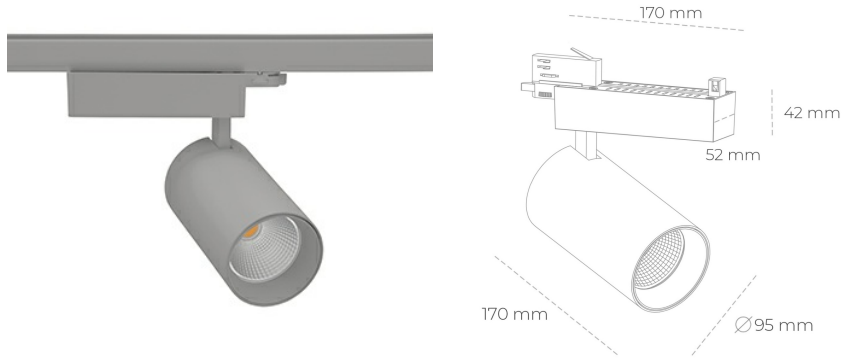

SPOTLIGHT SNIPER N 825 14W 15° GREY BREAD ON/OFF

LED	COB
Light colour	2500 [K] BREAD
CRI	80
Led chip flux	1674 [lm]
Luminous flux	1339 [lm]
System power	14 [W]
Luminaire Efficiency	96 [lm/W]
Beam angle	15°
Controller	ON/OFF
MacAdam	3 SDCM

Spotlight LED

Track mounted LED spotlight. Aluminium housing. Ceiling base installation possible. Available in white, black and grey. Any RAL palette colour available on enquiry. Reflector beams available: 15° 30° and 45°. Maximum power is 30W

LUMINAIRE

Weight	1,33 [kg]
Protection rating IP , IK , class	IP 20, IK 3,
Luminaire colour	GREY
Cover	Glass
Operating voltage	220-240V 50-60Hz

Note: All data are typical values. Tolerance of measurements +/-10% System features may change with product improvements due to technical advances.

OPTIONS

RAL colours on inquiry, honeycomb louver on inquiry , Casambi on inquiry, DALI on inquiry, Phase-cut dimming on inquiry.

Generated: 21.06.2024

+48 32 388 80 00

www.cora.pl
cora@cora.pl

Street: Ignatza Hakuby 18
41-914 Bytom, Polska