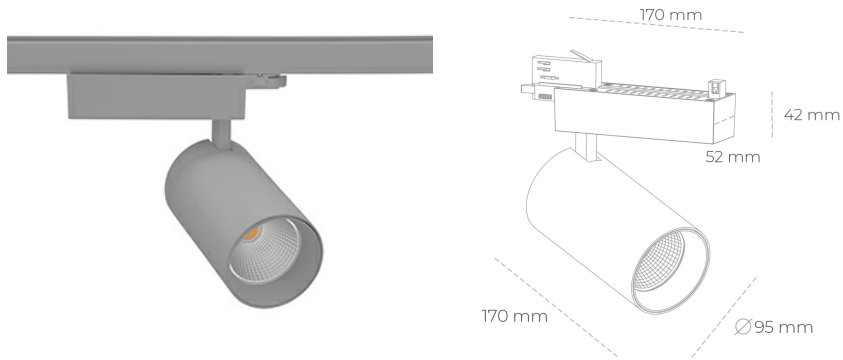

## SPOTLIGHT SNIPER N 820 27W 45° GREY MEAT PINK ON/OFF

Article number: N015-K0001-VE820-H7-N45-ZA02\_700-S4-###

LED	COB
Light colour	2000 [K] MEAT PINK
CRI	80
Led chip flux	2349 [lm]
Luminous flux	1879 [lm]
System power	27 [W]
Luminaire Efficiency	[lm/W]
Beam angle	45°
Controller	ON/OFF
MacAdam	3 SDCM

### Spotlight LED

Track mounted LED spotlight. Aluminium housing. Ceiling base installation possible. Available in white, black and grey. Any RAL palette colour available on enquiry. Reflector beams available: 15° 30° and 45°. Maximum power is 30W

### LUMINAIRE

Weight	1,33 [kg]
Protection rating IP , IK , class	IP 20, IK 3,
Luminaire colour	BLACK
Cover	Glass
Operating voltage	220-240V 50-60Hz

Note: All data are typical values. Tolerance of measurements +/-10% System features may change with product improvements due to technical advances.