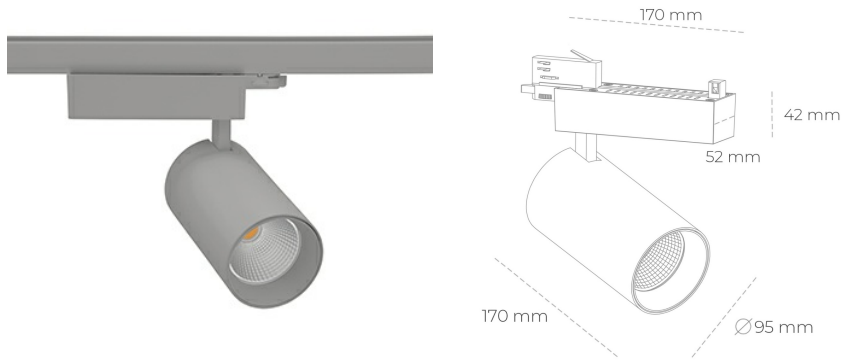

## SPOTLIGHT SNIPER N 820 21W 45° GREY MEAT PINK ON/OFF

Article number: N015-K0001-VE820-H7-N45-ZA02\_550-S4-###

LED	COB
Light colour	2000 [K] MEAT PINK
CRI	80
Led chip flux	1845 [lm]
Luminous flux	1476 [lm]
System power	21 [W]
Luminaire Efficiency	70 [lm/W]
Beam angle	45°
Controller	ON/OFF
MacAdam	3 SDCM

### Spotlight LED

Track mounted LED spotlight. Aluminium housing. Ceiling base installation possible. Available in white, black and grey. Any RAL palette colour available on enquiry. Reflector beams available: 15° 30° and 45°. Maximum power is 30W

### LUMINAIRE

Weight	1,33 [kg]
Protection rating IP , IK , class	IP 20, IK 3,
Luminaire colour	GREY
Cover	Glass
Operating voltage	220-240V 50-60Hz

Note: All data are typical values. Tolerance of measurements +/-10% System features may change with product improvements due to technical advances.