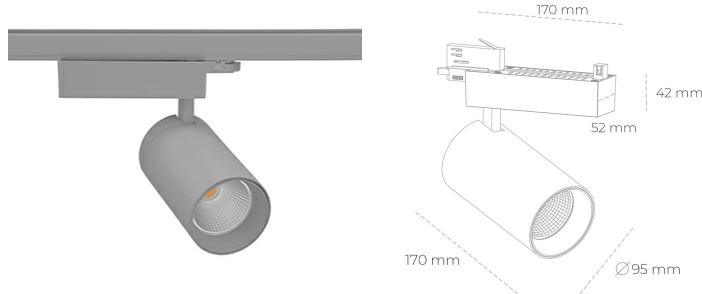

SPOTLIGHT SNIPER N 820 14W 45° GREY MEAT PINK ON/OFF

Article number: N015-K0001-VE820-H7-N45-ZA01_350-S4-###

LED	COB
Light colour	2000 [K] MEAT PINK
CRI	80
Led chip flux	1253 [lm]
Luminous flux	1002 [lm]
System power	14 [W]
Luminaire Efficiency	72 [lm/W]
Beam angle	45°
Controller	ON/OFF
MacAdam	3 SDCM

Spotlight LED

Track mounted LED spotlight. Aluminium housing. Ceiling base installation possible. Available in white, black and grey. Any RAL palette colour available on enquiry. Reflector beams available: 15° 30° and 45° . Maximum power is 30W

LUMINAIRE

Weight	1.33 [kg]
Protection rating IP , IK , class	IP 20, IK 3,
Luminaire colour	GREY
Cover	Glass
Operating voltage	220-240V 50-60Hz

Note: All data are typical values. Tolerance of measurements +/-10%
System features may change with product improvements due to technical advances.