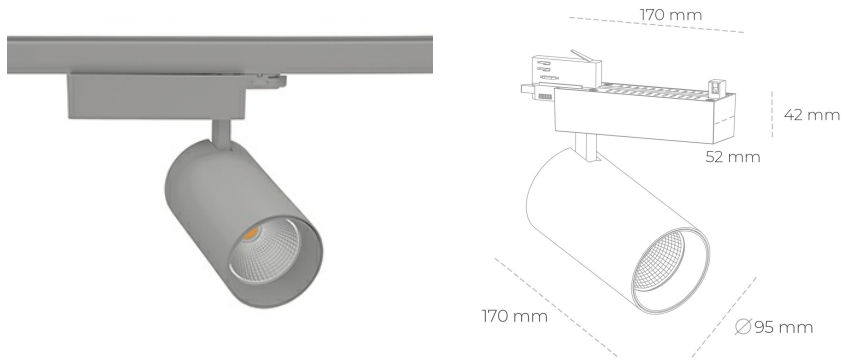

## SPOTLIGHT SNIPER N 820 27W 30° GREY MEAT PINK ON/OFF

Article number: N015-K0001-VE820-H7-N30-ZA02\_700-S4-###

|                      |                    |
|----------------------|--------------------|
| LED                  | COB                |
| Light colour         | 2000 [K] MEAT PINK |
| CRI                  | 80                 |
| Led chip flux        | 2349 [lm]          |
| Luminous flux        | 1879 [lm]          |
| System power         | 27 [W]             |
| Luminaire Efficiency | 70 [lm/W]          |
| Beam angle           | 30°                |
| Controller           | ON/OFF             |
| MacAdam              | 3 SDCM             |

### Spotlight LED

Track mounted LED spotlight. Aluminium housing. Ceiling base installation possible. Available in white, black and grey. Any RAL palette colour available on enquiry. Reflector beams available: 15° 30° and 45°. Maximum power is 30W

### LUMINAIRE

|                                   |                  |
|-----------------------------------|------------------|
| Weight                            | 1,33 [kg]        |
| Protection rating IP , IK , class | IP 20, IK 3,     |
| Luminaire colour                  | GREY             |
| Cover                             | Glass            |
| Operating voltage                 | 220-240V 50-60Hz |