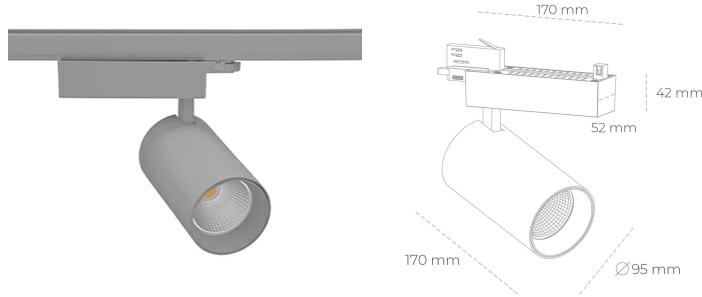

SPOTLIGHT SNIPER N 820 14W 30° GREY MEAT PINK ON/OFF

Article number: N015-K0001-VE820-H7-N30-ZA01_350-S4-###

LED	COB
Light colour	2000 [K] MEAT PINK
CRI	80
Led chip flux	1253 [lm]
Luminous flux	1002 [lm]
System power	14 [W]
Luminaire Efficiency	72 [lm/W]
Beam angle	30°
Controller	ON/OFF
MacAdam	3 SDCM

Spotlight LED

Track mounted LED spotlight. Aluminium housing. Ceiling base installation possible. Available in white, black and grey. Any RAL palette colour available on enquiry. Reflector beams available: 15° 30° and 45° . Maximum power is 30W

LUMINAIRE

Weight	1.33 [kg]
Protection rating IP , IK , class	IP 20, IK 3,
Luminaire colour	GREY
Cover	Glass
Operating voltage	220-240V 50-60Hz

Note: All data are typical values. Tolerance of measurements +/-10%
System features may change with product improvements due to technical advances.