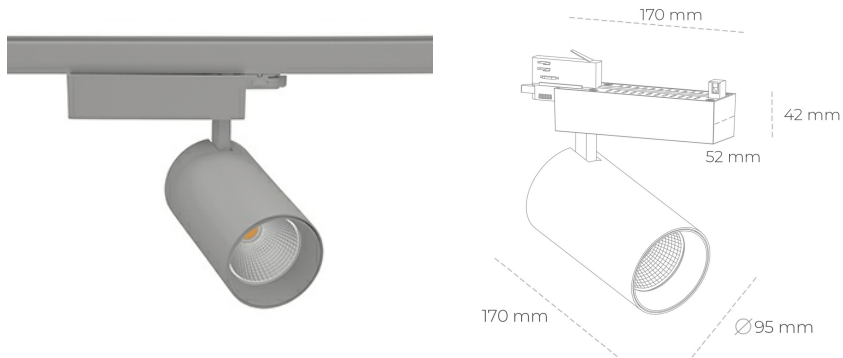

SPOTLIGHT SNIPER N 820 23W 15° GREY MEAT PINK ON/OFF

Article number: N015-K0001-VE820-H7-N15-ZA02_600-S4-###

LED	COB
Light colour	2000 [K] MEAT PINK
CRI	80
Led chip flux	2013 [lm]
Luminous flux	1610 [lm]
System power	23 [W]
Luminaire Efficiency	70 [lm/W]
Beam angle	15°
Controller	ON/OFF
MacAdam	3 SDCM

Spotlight LED

Track mounted LED spotlight. Aluminium housing. Ceiling base installation possible. Available in white, black and grey. Any RAL palette colour available on enquiry. Reflector beams available: 15° 30° and 45° . Maximum power is 30W

LUMINAIRE

Weight	1,33 [kg]
Protection rating IP , IK , class	IP 20, IK 3,
Luminaire colour	GREY
Cover	Glass
Operating voltage	220-240V 50-60Hz

Note: All data are typical values. Tolerance of measurements +/-10% System features may change with product improvements due to technical advances.