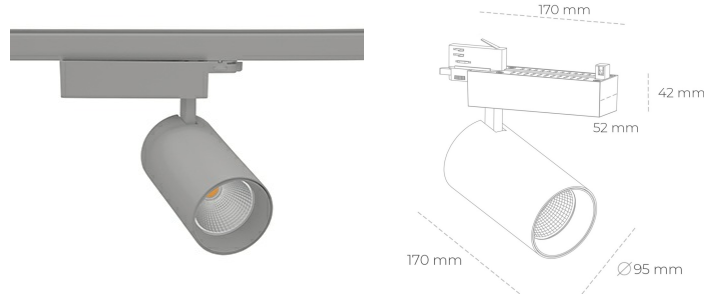

SPOTLIGHT SNIPER N 820 14W 15° GREY MEAT PINK ON/OFF

Article number: N015-K0001-VE820-H7-N15-ZA01_350-S4-###

LED	COB
Light colour	2000 [K] MEAT PINK
CRI	80
Led chip flux	1253 [lm]
Luminous flux	1002 [lm]
System power	14 [W]
Luminaire Efficiency	72 [lm/W]
Beam angle	15°
Controller	ON/OFF
MacAdam	3 SDCM

Spotlight LED

Track mounted LED spotlight. Aluminium housing. Ceiling base installation possible. Available in white, black and grey. Any RAL palette colour available on enquiry. Reflector beams available: 15° 30° and 45° . Maximum power is 30W

LUMINAIRE

Weight	1.33 [kg]
Protection rating IP , IK , class	IP 20, IK 3,
Luminaire colour	GREY
Cover	Glass
Operating voltage	220-240V 50-60Hz

Note: All data are typical values. Tolerance of measurements +/-10%
System features may change with product improvements due to technical advances.