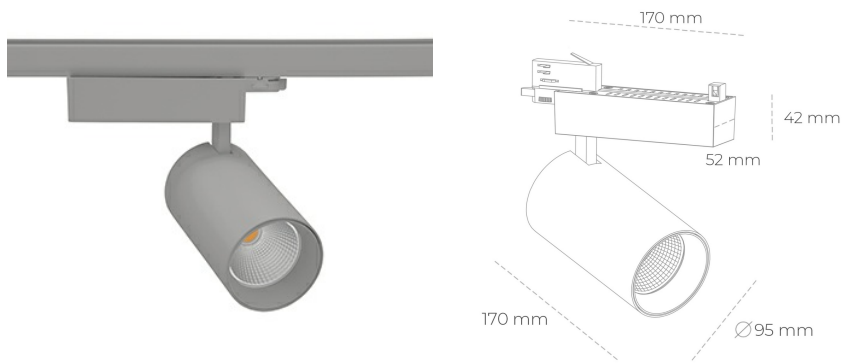

## SPOTLIGHT SNIPER N 940 21W 45° GREY | ON/OFF

Article number: N015-K0001-RF940-H7-N45-ZA02\_550-S4-###

LED	COB
Light colour	4000 [K]
CRI	90
Led chip flux	2658 [lm]
Luminous flux	2126 [lm]
System power	21 [W]
Luminaire Efficiency	101 [lm/W]
Beam angle	45°
Controller	ON/OFF
MacAdam	3 SDCM

### Spotlight LED

Track mounted LED spotlight. Aluminium housing. Ceiling base installation possible. Available in white, black and grey. Any RAL palette colour available on enquiry. Reflector beams available: 15° 30° and 45°. Maximum power is 30W

### LUMINAIRE

Weight	1,33 [kg]
Protection rating IP , IK , class	IP 20, IK 3,
Luminaire colour	GREY
Cover	Glass
Operating voltage	220-240V 50-60Hz

Note: All data are typical values. Tolerance of measurements +/-10% System features may change with product improvements due to technical advances.