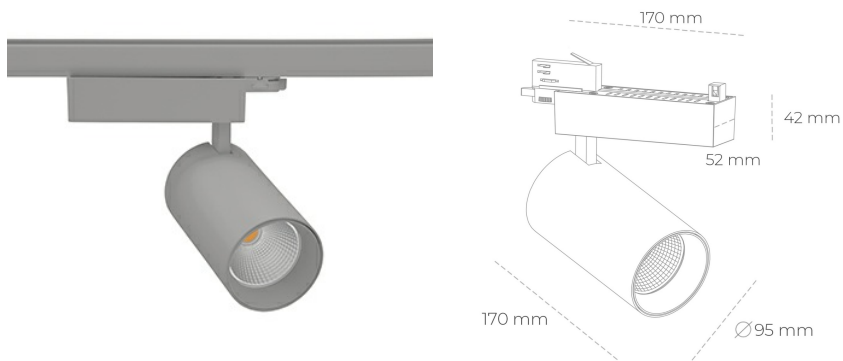

SPOTLIGHT SNIPER N 940 27W 30° GREY | ON/OFF

Article number: N015-K0001-RF940-H7-N30-ZA02_700-S4-###

LED	COB
Light colour	4000 [K]
CRI	90
Led chip flux	3383 [lm]
Luminous flux	2706 [lm]
System power	27 [W]
Luminaire Efficiency	[lm/W]
Beam angle	30°
Controller	ON/OFF
MacAdam	3 SDCM

Spotlight LED

Track mounted LED spotlight. Aluminium housing. Ceiling base installation possible. Available in white, black and grey. Any RAL palette colour available on enquiry. Reflector beams available: 15° 30° and 45°. Maximum power is 30W

LUMINAIRE

Weight	1,33 [kg]
Protection rating IP , IK , class	IP 20, IK 3,
Luminaire colour	BLACK
Cover	Glass
Operating voltage	220-240V 50-60Hz

Note: All data are typical values. Tolerance of measurements +/-10% System features may change with product improvements due to technical advances.