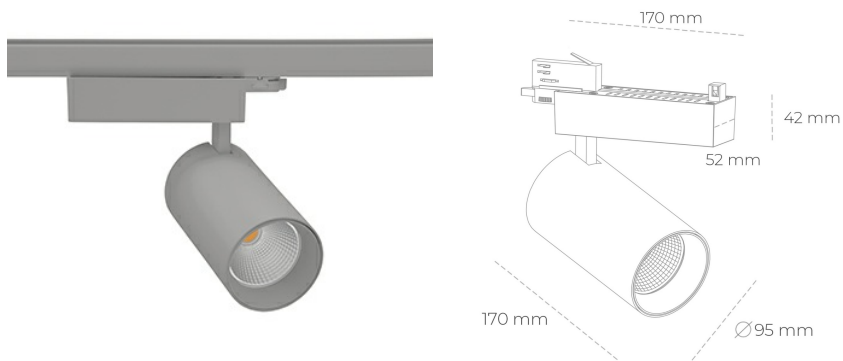

SPOTLIGHT SNIPER N 940 23W 30° GREY | ON/OFF

Article number: N015-K0001-RF940-H7-N30-ZA02_600-S4-###

LED	COB
Light colour	4000 [K]
CRI	90
Led chip flux	2899 [lm]
Luminous flux	2319 [lm]
System power	23 [W]
Luminaire Efficiency	101 [lm/W]
Beam angle	30°
Controller	ON/OFF
MacAdam	3 SDCM

Spotlight LED

Track mounted LED spotlight. Aluminium housing. Ceiling base installation possible. Available in white, black and grey. Any RAL palette colour available on enquiry. Reflector beams available: 15° 30° and 45°. Maximum power is 30W

LUMINAIRE

Weight	1,33 [kg]
Protection rating IP , IK , class	IP 20, IK 3,
Luminaire colour	GREY
Cover	Glass
Operating voltage	220-240V 50-60Hz

Note: All data are typical values. Tolerance of measurements +/-10% System features may change with product improvements due to technical advances.