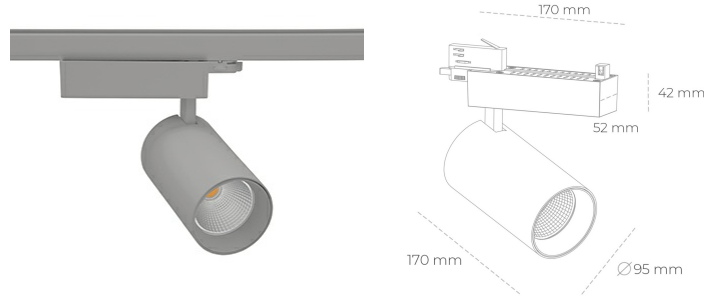

SPOTLIGHT SNIPER N 940 19W 30° GREY | ON/OFF

Article number: N015-K0001-RF940-H7-N30-ZA01_500-S4-###

LED	COB
Light colour	4000 [K]
CRI	90
Led chip flux	2416 [lm]
Luminous flux	1932 [lm]
System power	19 [W]
Luminaire Efficiency	102 [lm/W]
Beam angle	30°
Controller	ON/OFF
MacAdam	3 SDCM

Spotlight LED

Track mounted LED spotlight. Aluminium housing. Ceiling base installation possible. Available in white, black and grey. Any RAL palette colour available on enquiry. Reflector beams available: 15° 30° and 45° . Maximum power is 30W

LUMINAIRE

Weight	1.33 [kg]
Protection rating IP , IK , class	IP 20, IK 3,
Luminaire colour	GREY
Cover	Glass
Operating voltage	220-240V 50-60Hz

Note: All data are typical values. Tolerance of measurements +/-10%
System features may change with product improvements due to technical advances.