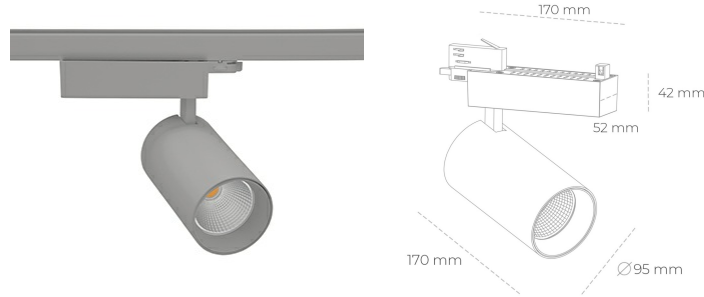

SPOTLIGHT SNIPER N 940 31W 15° GREY | ON/OFF

Article number: N015-K0001-RF940-H7-N15-ZA03_800-S4-###

LED	COB
Light colour	4000 [K]
CRI	90
Led chip flux	3866 [lm]
Luminous flux	3092 [lm]
System power	31 [W]
Luminaire Efficiency	100 [lm/W]
Beam angle	15°
Controller	ON/OFF
MacAdam	3 SDCM

Spotlight LED

Track mounted LED spotlight. Aluminium housing. Ceiling base installation possible. Available in white, black and grey. Any RAL palette colour available on enquiry. Reflector beams available: 15° 30° and 45° . Maximum power is 30W

LUMINAIRE

Weight	1.33 [kg]
Protection rating IP , IK , class	IP 20, IK 3,
Luminaire colour	GREY
Cover	Glass
Operating voltage	220-240V 50-60Hz

Note: All data are typical values. Tolerance of measurements +/-10%
System features may change with product improvements due to technical advances.