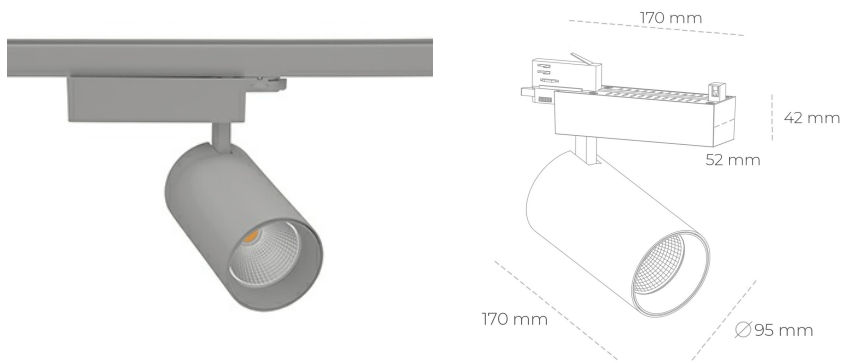

## SPOTLIGHT SNIPER N 940 19W 15° GREY | ON/OFF

Article number: N015-K0001-RF940-H7-N15-ZA01\_500-S4-###

LED	COB
Light colour	4000 [K]
CRI	90
Led chip flux	2416 [lm]
Luminous flux	1932 [lm]
System power	19 [W]
Luminaire Efficiency	102 [lm/W]
Beam angle	15°
Controller	ON/OFF
MacAdam	3 SDCM

### Spotlight LED

Track mounted LED spotlight. Aluminium housing. Ceiling base installation possible. Available in white, black and grey. Any RAL palette colour available on enquiry. Reflector beams available: 15° 30° and 45°. Maximum power is 30W

### LUMINAIRE

Weight	1,33 [kg]
Protection rating IP , IK , class	IP 20, IK 3,
Luminaire colour	GREY
Cover	Glass
Operating voltage	220-240V 50-60Hz

Note: All data are typical values. Tolerance of measurements +/-10% System features may change with product improvements due to technical advances.