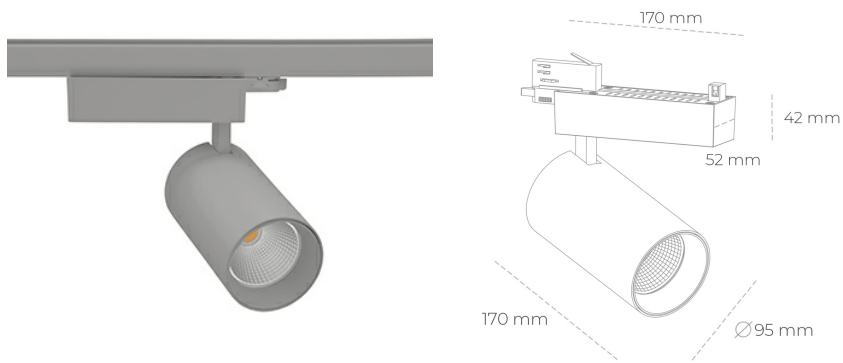

## SPOTLIGHT SNIPER N 940 14W 15° GREY | ON/OFF

Article number: N015-K0001-RF940-H7-N15-ZA01\_350-S4-###

LED	COB
Light colour	4000 [K]
CRI	90
Led chip flux	1691 [lm]
Luminous flux	1352 [lm]
System power	14 [W]
Luminaire Efficiency	97 [lm/W]
Beam angle	15°
Controller	ON/OFF
MacAdam	3 SDCM

### Spotlight LED

Track mounted LED spotlight. Aluminium housing. Ceiling base installation possible. Available in white, black and grey. Any RAL palette colour available on enquiry. Reflector beams available: 15° 30° and 45°. Maximum power is 30W

### LUMINAIRE

Weight	1,33 [kg]
Protection rating IP , IK , class	IP 20, IK 3,
Luminaire colour	GREY
Cover	Glass
Operating voltage	220-240V 50-60Hz

Note: All data are typical values. Tolerance of measurements +/-10% System features may change with product improvements due to technical advances.