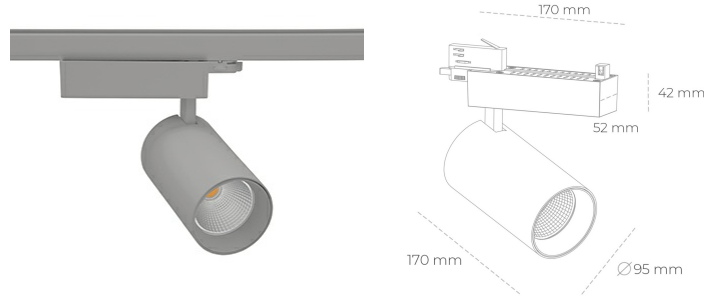

SPOTLIGHT SNIPER N 940 10W 15° GREY | ON/OFF

Article number: N015-K0001-RF940-H7-N15-ZA01_250-S4-###

LED	COB
Light colour	4000 [K]
CRI	90
Led chip flux	1208 [lm]
Luminous flux	966 [lm]
System power	10 [W]
Luminaire Efficiency	97 [lm/W]
Beam angle	15°
Controller	ON/OFF
MacAdam	3 SDCM

Spotlight LED

Track mounted LED spotlight. Aluminium housing. Ceiling base installation possible. Available in white, black and grey. Any RAL palette colour available on enquiry. Reflector beams available: 15° 30° and 45° . Maximum power is 30W

LUMINAIRE

Weight	1.33 [kg]
Protection rating IP , IK , class	IP 20, IK 3,
Luminaire colour	GREY
Cover	Glass
Operating voltage	220-240V 50-60Hz

Note: All data are typical values. Tolerance of measurements +/-10%
System features may change with product improvements due to technical advances.