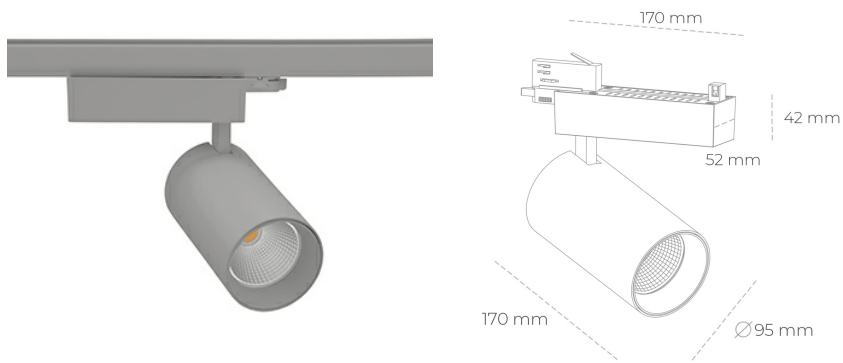

## SPOTLIGHT SNIPER N 930 27W 45° GREY | ON/OFF

Article number: N015-K0001-RF930-H7-N45-ZA02\_700-S4-###

LED	COB
Light colour	3000 [K]
CRI	90
Led chip flux	3227 [lm]
Luminous flux	2581 [lm]
System power	27 [W]
Luminaire Efficiency	96 [lm/W]
Beam angle	45°
Controller	ON/OFF
MacAdam	3 SDCM

### Spotlight LED

Track mounted LED spotlight. Aluminium housing. Ceiling base installation possible. Available in white, black and grey. Any RAL palette colour available on enquiry. Reflector beams available: 15° 30° and 45°. Maximum power is 30W

### LUMINAIRE

Weight	1,33 [kg]
Protection rating IP , IK , class	IP 20, IK 3,
Luminaire colour	GREY
Cover	Glass
Operating voltage	220-240V 50-60Hz

Note: All data are typical values. Tolerance of measurements +/-10% System features may change with product improvements due to technical advances.