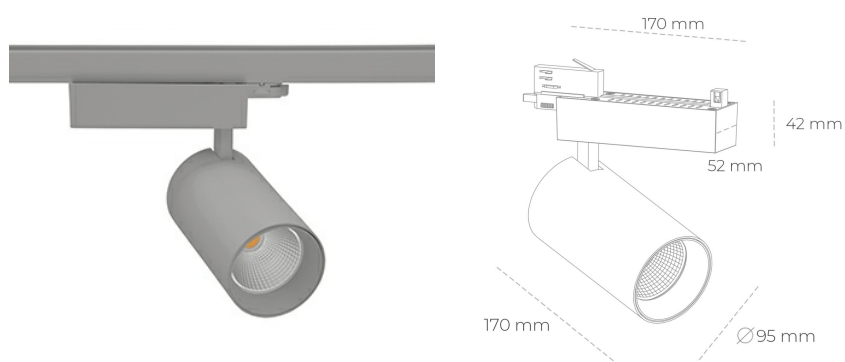

SPOTLIGHT SNIPER N 930 19W 45° GREY | ON/OFF

Article number: N015-K0001-RF930-H7-N45-ZA01_500-S4-###

LED	COB
Light colour	3000 [K]
CRI	90
Led chip flux	2305 [lm]
Luminous flux	1844 [lm]
System power	19 [W]
Luminaire Efficiency	97 [lm/W]
Beam angle	45°
Controller	ON/OFF
MacAdam	3 SDCM

Spotlight LED

Track mounted LED spotlight. Aluminium housing. Ceiling base installation possible. Available in white, black and grey. Any RAL palette colour available on enquiry. Reflector beams available: 15° 30° and 45°. Maximum power is 30W

LUMINAIRE

Weight	1,33 [kg]
Protection rating IP , IK , class	IP 20, IK 3,
Luminaire colour	GREY
Cover	Glass
Operating voltage	220-240V 50-60Hz

Note: All data are typical values. Tolerance of measurements +/-10% System features may change with product improvements due to technical advances.