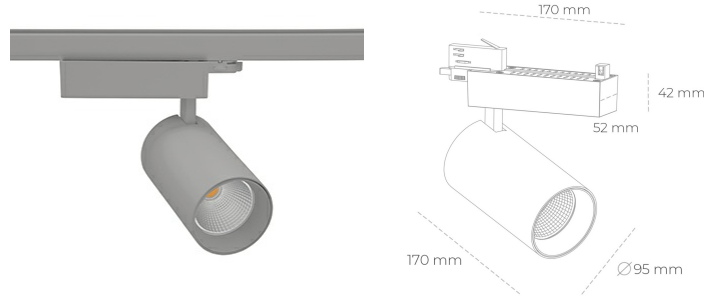

SPOTLIGHT SNIPER N 930 10W 45° GREY | ON/OFF

Article number: N015-K0001-RF930-H7-N45-ZA01_250-S4-###

| | |
|----------------------|-----------|
| LED | COB |
| Light colour | 3000 [K] |
| CRI | 90 |
| Led chip flux | 1152 [lm] |
| Luminous flux | 921 [lm] |
| System power | 10 [W] |
| Luminaire Efficiency | 92 [lm/W] |
| Beam angle | 45° |
| Controller | ON/OFF |
| MacAdam | 3 SDCM |

Spotlight LED

Track mounted LED spotlight. Aluminium housing. Ceiling base installation possible. Available in white, black and grey. Any RAL palette colour available on enquiry. Reflector beams available: 15° 30° and 45° . Maximum power is 30W

LUMINAIRE

| | |
|-----------------------------------|------------------|
| Weight | 1.33 [kg] |
| Protection rating IP , IK , class | IP 20, IK 3, |
| Luminaire colour | GREY |
| Cover | Glass |
| Operating voltage | 220-240V 50-60Hz |