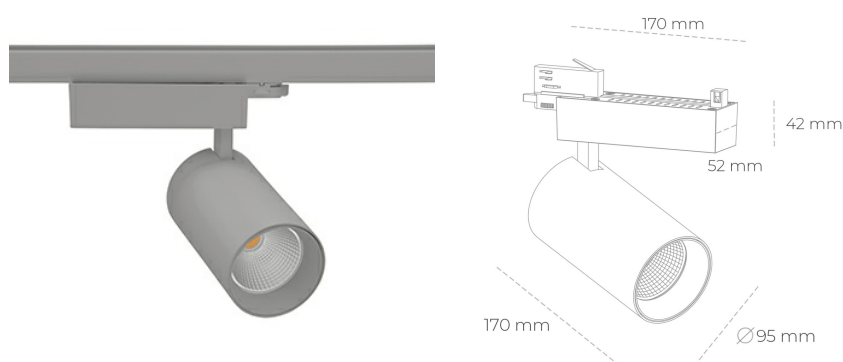

SPOTLIGHT SNIPER N 930 31W 30° GREY | ON/OFF

Article number: N015-K0001-RF930-H7-N30-ZA03_800-S4-###

LED	COB
Light colour	3000 [K]
CRI	90
Led chip flux	3688 [lm]
Luminous flux	2950 [lm]
System power	31 [W]
Luminaire Efficiency	95 [lm/W]
Beam angle	30°
Controller	ON/OFF
MacAdam	3 SDCM

Spotlight LED

Track mounted LED spotlight. Aluminium housing. Ceiling base installation possible. Available in white, black and grey. Any RAL palette colour available on enquiry. Reflector beams available: 15° 30° and 45°. Maximum power is 30W

LUMINAIRE

Weight	1,33 [kg]
Protection rating IP , IK , class	IP 20, IK 3,
Luminaire colour	GREY
Cover	Glass
Operating voltage	220-240V 50-60Hz

Note: All data are typical values. Tolerance of measurements +/-10% System features may change with product improvements due to technical advances.