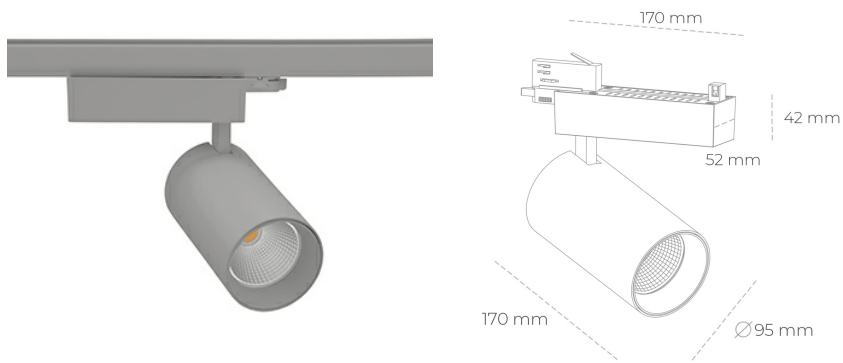

## SPOTLIGHT SNIPER N 930 27W 30° GREY | ON/OFF

Article number: N015-K0001-RF930-H7-N30-ZA02\_700-S4-###

LED	COB
Light colour	3000 [K]
CRI	90
Led chip flux	3227 [lm]
Luminous flux	2581 [lm]
System power	27 [W]
Luminaire Efficiency	96 [lm/W]
Beam angle	30°
Controller	ON/OFF
MacAdam	3 SDCM

### Spotlight LED

Track mounted LED spotlight. Aluminium housing. Ceiling base installation possible. Available in white, black and grey. Any RAL palette colour available on enquiry. Reflector beams available: 15° 30° and 45°. Maximum power is 30W

### LUMINAIRE

Weight	1,33 [kg]
Protection rating IP , IK , class	IP 20, IK 3,
Luminaire colour	GREY
Cover	Glass
Operating voltage	220-240V 50-60Hz

Note: All data are typical values. Tolerance of measurements +/-10% System features may change with product improvements due to technical advances.