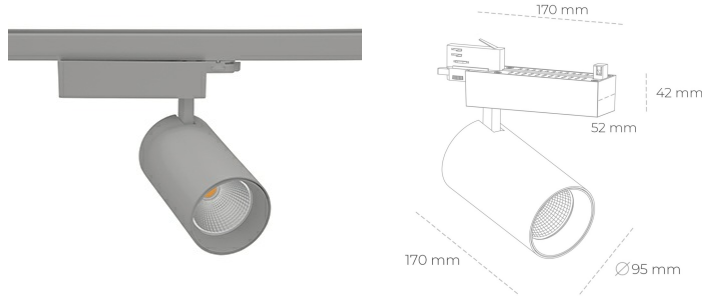

SPOTLIGHT SNIPER N 930 19W 30° GREY | ON/OFF

Article number: N015-K0001-RF930-H7-N30-ZA01_500-S4-###

LED	COB
Light colour	3000 [K]
CRI	90
Led chip flux	2305 [lm]
Luminous flux	1844 [lm]
System power	19 [W]
Luminaire Efficiency	97 [lm/W]
Beam angle	30°
Controller	ON/OFF
MacAdam	3 SDCM

Spotlight LED

Track mounted LED spotlight. Aluminium housing. Ceiling base installation possible. Available in white, black and grey. Any RAL palette colour available on enquiry. Reflector beams available: 15° 30° and 45° . Maximum power is 30W

LUMINAIRE

Weight	1.33 [kg]
Protection rating IP , IK , class	IP 20, IK 3,
Luminaire colour	GREY
Cover	Glass
Operating voltage	220-240V 50-60Hz

Note: All data are typical values. Tolerance of measurements +/-10%
System features may change with product improvements due to technical advances.