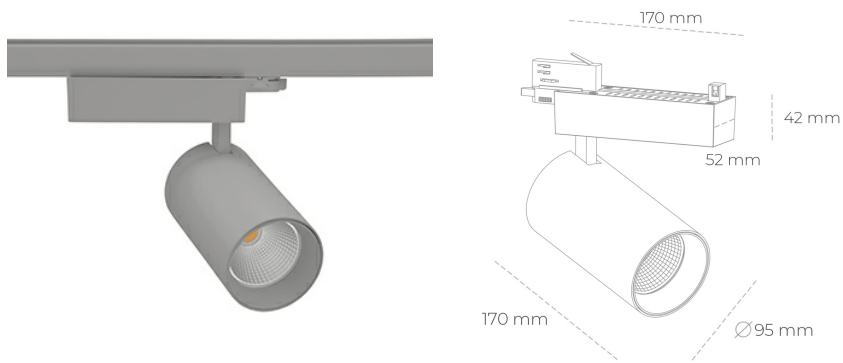

SPOTLIGHT SNIPER N 930 14W 30° GREY | ON/OFF

Article number: N015-K0001-RF930-H7-N30-ZA01_350-S4-###

LED	COB
Light colour	3000 [K]
CRI	90
Led chip flux	1613 [lm]
Luminous flux	1290 [lm]
System power	14 [W]
Luminaire Efficiency	92 [lm/W]
Beam angle	30°
Controller	ON/OFF
MacAdam	3 SDCM

Spotlight LED

Track mounted LED spotlight. Aluminium housing. Ceiling base installation possible. Available in white, black and grey. Any RAL palette colour available on enquiry. Reflector beams available: 15° 30° and 45°. Maximum power is 30W

LUMINAIRE

Weight	1,33 [kg]
Protection rating IP , IK , class	IP 20, IK 3,
Luminaire colour	GREY
Cover	Glass
Operating voltage	220-240V 50-60Hz

Note: All data are typical values. Tolerance of measurements +/-10% System features may change with product improvements due to technical advances.