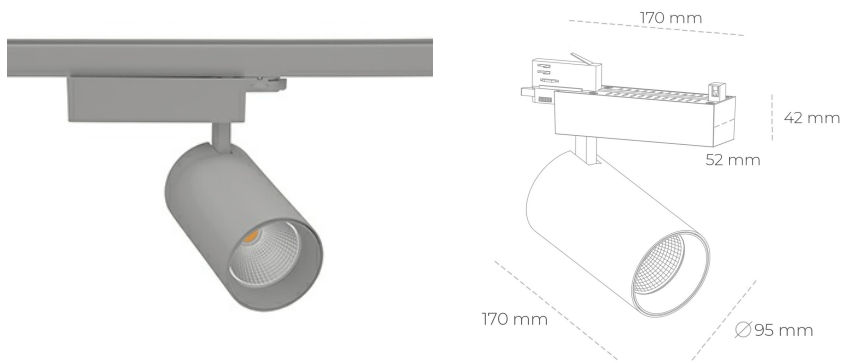

SPOTLIGHT SNIPER N 930 27W 15° GREY | ON/OFF

Article number: N015-K0001-RF930-H7-N15-ZA02_700-S4-###

LED	COB
Light colour	3000 [K]
CRI	90
Led chip flux	3227 [lm]
Luminous flux	2581 [lm]
System power	27 [W]
Luminaire Efficiency	96 [lm/W]
Beam angle	15°
Controller	ON/OFF
MacAdam	3 SDCM

Spotlight LED

Track mounted LED spotlight. Aluminium housing. Ceiling base installation possible. Available in white, black and grey. Any RAL palette colour available on enquiry. Reflector beams available: 15° 30° and 45° . Maximum power is 30W

LUMINAIRE

Weight	1,33 [kg]
Protection rating IP , IK , class	IP 20, IK 3,
Luminaire colour	GREY
Cover	Glass
Operating voltage	220-240V 50-60Hz

Note: All data are typical values. Tolerance of measurements +/-10% System features may change with product improvements due to technical advances.