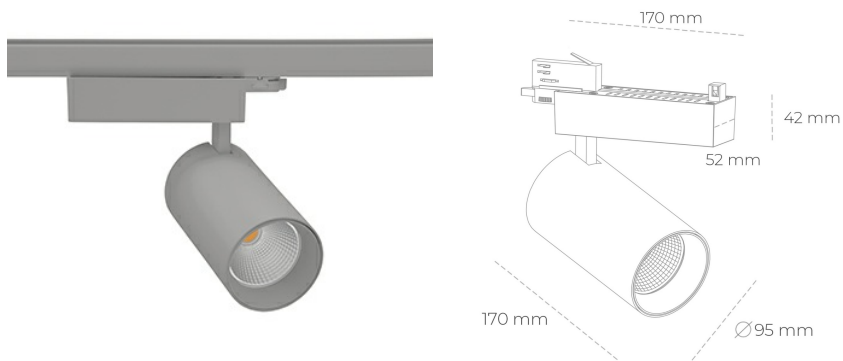

## SPOTLIGHT SNIPER N 930 25W 15° GREY | ON/OFF

Article number: N015-K0001-RF930-H7-N15-ZA02\_650-S4-###

LED	COB
Light colour	3000 [K]
CRI	90
Led chip flux	2997 [lm]
Luminous flux	2397 [lm]
System power	25 [W]
Luminaire Efficiency	96 [lm/W]
Beam angle	15°
Controller	ON/OFF
MacAdam	3 SDCM

### Spotlight LED

Track mounted LED spotlight. Aluminium housing. Ceiling base installation possible. Available in white, black and grey. Any RAL palette colour available on enquiry. Reflector beams available: 15° 30° and 45°. Maximum power is 30W

### LUMINAIRE

Weight	1,33 [kg]
Protection rating IP , IK , class	IP 20, IK 3,
Luminaire colour	GREY
Cover	Glass
Operating voltage	220-240V 50-60Hz

Note: All data are typical values. Tolerance of measurements +/-10% System features may change with product improvements due to technical advances.