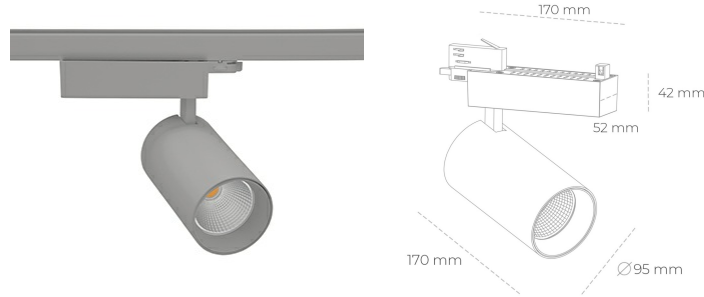

SPOTLIGHT SNIPER N 930 23W 15° GREY | ON/OFF

Article number: N015-K0001-RF930-H7-N15-ZA02_600-S4-###

LED	COB
Light colour	3000 [K]
CRI	90
Led chip flux	2767 [lm]
Luminous flux	2213 [lm]
System power	23 [W]
Luminaire Efficiency	96 [lm/W]
Beam angle	15°
Controller	ON/OFF
MacAdam	3 SDCM

Spotlight LED

Track mounted LED spotlight. Aluminium housing. Ceiling base installation possible. Available in white, black and grey. Any RAL palette colour available on enquiry. Reflector beams available: 15° 30° and 45° . Maximum power is 30W

LUMINAIRE

Weight	1.33 [kg]
Protection rating IP , IK , class	IP 20, IK 3,
Luminaire colour	GREY
Cover	Glass
Operating voltage	220-240V 50-60Hz

Note: All data are typical values. Tolerance of measurements +/-10%
System features may change with product improvements due to technical advances.