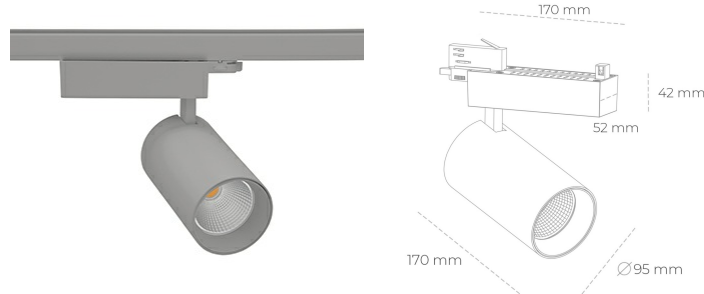

# SPOTLIGHT SNIPER N 930 21W 15° GREY | ON/OFF

Article number: N015-K0001-RF930-H7-N15-ZA02\_550-S4-###

LED	COB
Light colour	3000 [K]
CRI	90
Led chip flux	2536 [lm]
Luminous flux	2028 [lm]
System power	21 [W]
Luminaire Efficiency	97 [lm/W]
Beam angle	15°
Controller	ON/OFF
MacAdam	3 SDCM

## Spotlight LED

Track mounted LED spotlight. Aluminium housing. Ceiling base installation possible. Available in white, black and grey. Any RAL palette colour available on enquiry. Reflector beams available: 15° 30° and 45° . Maximum power is 30W

## LUMINAIRE

Weight	1.33 [kg]
Protection rating IP , IK , class	IP 20, IK 3,
Luminaire colour	GREY
Cover	Glass
Operating voltage	220-240V 50-60Hz

Note: All data are typical values. Tolerance of measurements +/-10%  
System features may change with product improvements due to technical advances.