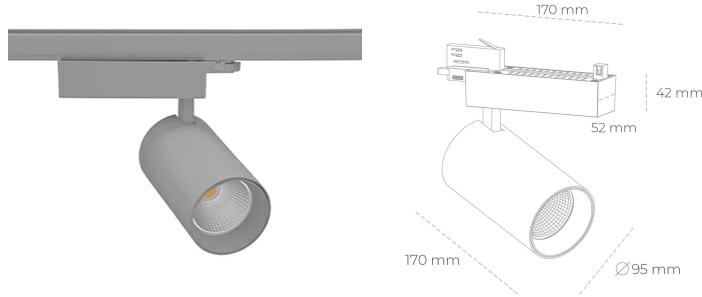

SPOTLIGHT SNIPER N 927 21W 45° GREY | ON/OFF

Article number: N015-K0001-RF927-H7-N45-ZA02_550-S4-###

LED	COB
Light colour	2700 [K]
CRI	80
Led chip flux	2444 [lm]
Luminous flux	1955 [lm]
System power	21 [W]
Luminaire Efficiency	93 [lm/W]
Beam angle	45°
Controller	ON/OFF
MacAdam	3 SDCM

Spotlight LED

Track mounted LED spotlight. Aluminium housing. Ceiling base installation possible. Available in white, black and grey. Any RAL palette colour available on enquiry. Reflector beams available: 15° 30° and 45° . Maximum power is 30W

LUMINAIRE

Weight	1.33 [kg]
Protection rating IP , IK , class	IP 20, IK 3,
Luminaire colour	GREY
Cover	Glass
Operating voltage	220-240V 50-60Hz

Note: All data are typical values. Tolerance of measurements +/-10%
System features may change with product improvements due to technical advances.