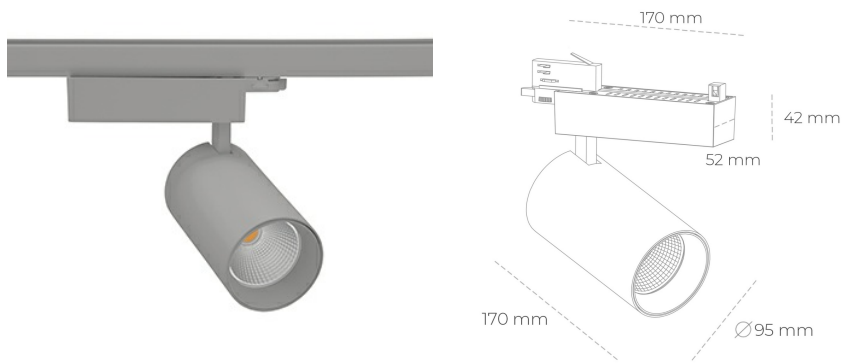

## SPOTLIGHT SNIPER N 927 19W 45° GREY | ON/OFF

Article number: N015-K0001-RF927-H7-N45-ZA01\_500-S4-###

LED	COB
Light colour	2700 [K]
CRI	80
Led chip flux	2222 [lm]
Luminous flux	1777 [lm]
System power	19 [W]
Luminaire Efficiency	94 [lm/W]
Beam angle	45°
Controller	ON/OFF
MacAdam	3 SDCM

### Spotlight LED

Track mounted LED spotlight. Aluminium housing. Ceiling base installation possible. Available in white, black and grey. Any RAL palette colour available on enquiry. Reflector beams available: 15° 30° and 45°. Maximum power is 30W

### LUMINAIRE

Weight	1,33 [kg]
Protection rating IP , IK , class	IP 20, IK 3,
Luminaire colour	GREY
Cover	Glass
Operating voltage	220-240V 50-60Hz

Note: All data are typical values. Tolerance of measurements +/-10% System features may change with product improvements due to technical advances.