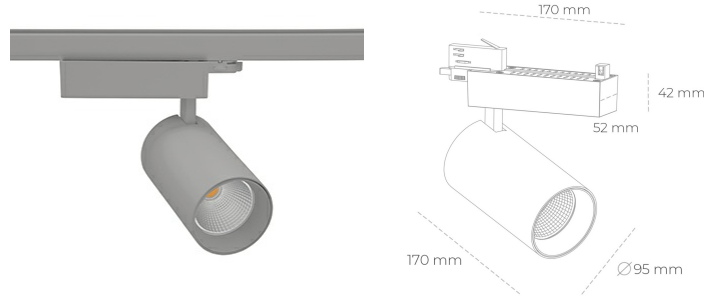

SPOTLIGHT SNIPER N 927 31W 30° GREY | ON/OFF

Article number: N015-K0001-RF927-H7-N30-ZA03_800-S4-###

LED	COB
Light colour	2700 [K]
CRI	80
Led chip flux	3555 [lm]
Luminous flux	2844 [lm]
System power	31 [W]
Luminaire Efficiency	92 [lm/W]
Beam angle	30°
Controller	ON/OFF
MacAdam	3 SDCM

Spotlight LED

Track mounted LED spotlight. Aluminium housing. Ceiling base installation possible. Available in white, black and grey. Any RAL palette colour available on enquiry. Reflector beams available: 15° 30° and 45° . Maximum power is 30W

LUMINAIRE

Weight	1.33 [kg]
Protection rating IP , IK , class	IP 20, IK 3,
Luminaire colour	GREY
Cover	Glass
Operating voltage	220-240V 50-60Hz

Note: All data are typical values. Tolerance of measurements +/-10%
System features may change with product improvements due to technical advances.