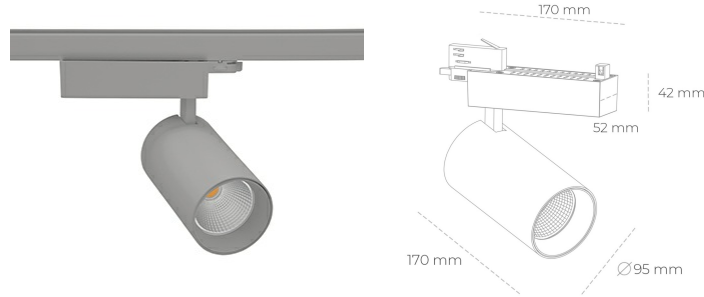

SPOTLIGHT SNIPER N 927 27W 30° GREY | ON/OFF

Article number: N015-K0001-RF927-H7-N30-ZA02_700-S4-###

LED	COB
Light colour	2700 [K]
CRI	80
Led chip flux	3111 [lm]
Luminous flux	2488 [lm]
System power	27 [W]
Luminaire Efficiency	92 [lm/W]
Beam angle	30°
Controller	ON/OFF
MacAdam	3 SDCM

Spotlight LED

Track mounted LED spotlight. Aluminium housing. Ceiling base installation possible. Available in white, black and grey. Any RAL palette colour available on enquiry. Reflector beams available: 15° 30° and 45° . Maximum power is 30W

LUMINAIRE

Weight	1.33 [kg]
Protection rating IP , IK , class	IP 20, IK 3,
Luminaire colour	GREY
Cover	Glass
Operating voltage	220-240V 50-60Hz

Note: All data are typical values. Tolerance of measurements +/-10%
System features may change with product improvements due to technical advances.