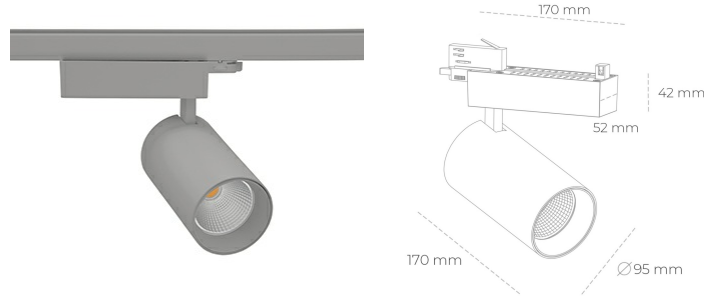

# SPOTLIGHT SNIPER N 927 23W 30° GREY | ON/OFF

Article number: N015-K0001-RF927-H7-N30-ZA02\_600-S4-###

LED	COB
Light colour	2700 [K]
CRI	80
Led chip flux	2667 [lm]
Luminous flux	2133 [lm]
System power	23 [W]
Luminaire Efficiency	93 [lm/W]
Beam angle	30°
Controller	ON/OFF
MacAdam	3 SDCM

### Spotlight LED

Track mounted LED spotlight. Aluminium housing. Ceiling base installation possible. Available in white, black and grey. Any RAL palette colour available on enquiry. Reflector beams available: 15° 30° and 45° . Maximum power is 30W

### LUMINAIRE

Weight	1.33 [kg]
Protection rating IP , IK , class	IP 20, IK 3,
Luminaire colour	GREY
Cover	Glass
Operating voltage	220-240V 50-60Hz

Note: All data are typical values. Tolerance of measurements +/-10%  
System features may change with product improvements due to technical advances.