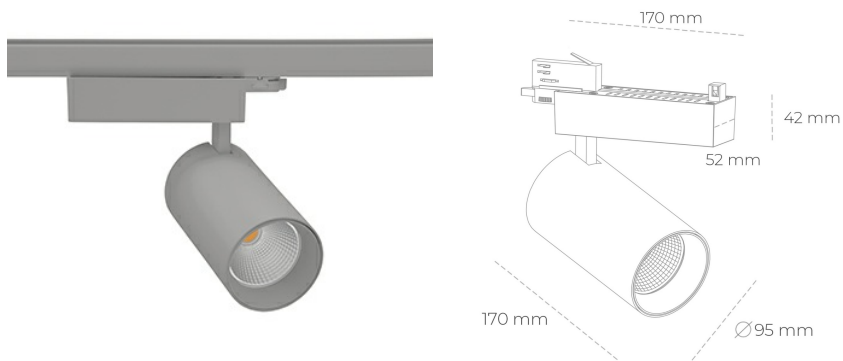

## SPOTLIGHT SNIPER N 927 21W 30° GREY | ON/OFF

Article number: N015-K0001-RF927-H7-N30-ZA02\_550-S4-###

LED	COB
Light colour	2700 [K]
CRI	80
Led chip flux	2444 [lm]
Luminous flux	1955 [lm]
System power	21 [W]
Luminaire Efficiency	93 [lm/W]
Beam angle	30°
Controller	ON/OFF
MacAdam	3 SDCM

### Spotlight LED

Track mounted LED spotlight. Aluminium housing. Ceiling base installation possible. Available in white, black and grey. Any RAL palette colour available on enquiry. Reflector beams available: 15° 30° and 45°. Maximum power is 30W

### LUMINAIRE

Weight	1,33 [kg]
Protection rating IP , IK , class	IP 20, IK 3,
Luminaire colour	GREY
Cover	Glass
Operating voltage	220-240V 50-60Hz

Note: All data are typical values. Tolerance of measurements +/-10% System features may change with product improvements due to technical advances.