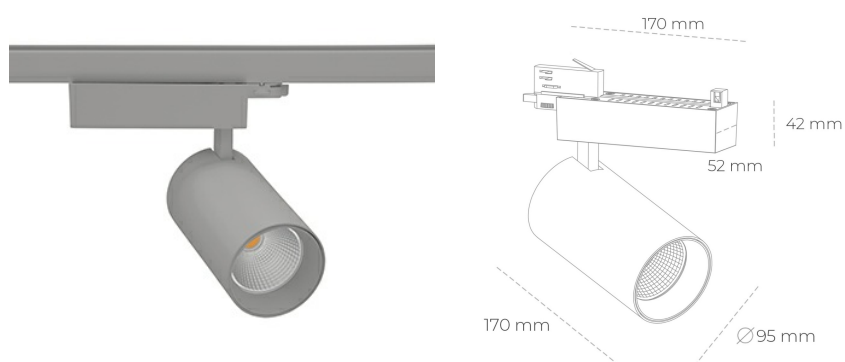

## SPOTLIGHT SNIPER N 927 19W 30° GREY | ON/OFF

Article number: N015-K0001-RF927-H7-N30-ZA01\_500-S4-###

LED	COB
Light colour	2700 [K]
CRI	80
Led chip flux	2222 [lm]
Luminous flux	1777 [lm]
System power	19 [W]
Luminaire Efficiency	94 [lm/W]
Beam angle	30°
Controller	ON/OFF
MacAdam	3 SDCM

### Spotlight LED

Track mounted LED spotlight. Aluminium housing. Ceiling base installation possible. Available in white, black and grey. Any RAL palette colour available on enquiry. Reflector beams available: 15° 30° and 45°. Maximum power is 30W

### LUMINAIRE

Weight	1,33 [kg]
Protection rating IP , IK , class	IP 20, IK 3,
Luminaire colour	GREY
Cover	Glass
Operating voltage	220-240V 50-60Hz

Note: All data are typical values. Tolerance of measurements +/-10% System features may change with product improvements due to technical advances.