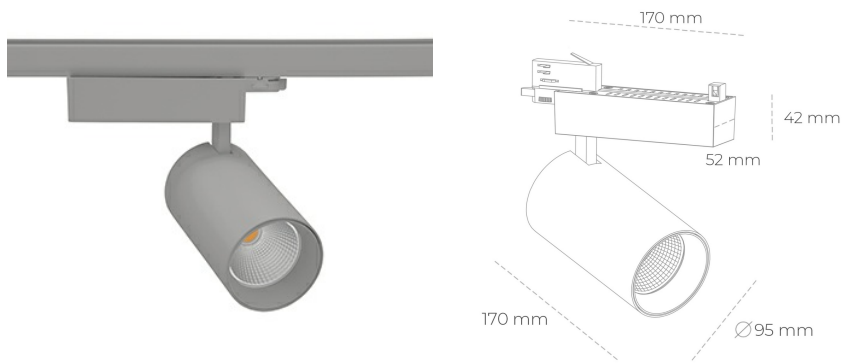

## SPOTLIGHT SNIPER N 927 25W 15° GREY | ON/OFF

Article number: N015-K0001-RF927-H7-N15-ZA02\_650-S4-###

|                      |           |
|----------------------|-----------|
| LED                  | COB       |
| Light colour         | 2700 [K]  |
| CRI                  | 80        |
| Led chip flux        | 2888 [lm] |
| Luminous flux        | 2310 [lm] |
| System power         | 25 [W]    |
| Luminaire Efficiency | 92 [lm/W] |
| Beam angle           | 15°       |
| Controller           | ON/OFF    |
| MacAdam              | 3 SDCM    |

### Spotlight LED

Track mounted LED spotlight. Aluminium housing. Ceiling base installation possible. Available in white, black and grey. Any RAL palette colour available on enquiry. Reflector beams available: 15° 30° and 45°. Maximum power is 30W

### LUMINAIRE

|                                   |                  |
|-----------------------------------|------------------|
| Weight                            | 1,33 [kg]        |
| Protection rating IP , IK , class | IP 20, IK 3,     |
| Luminaire colour                  | GREY             |
| Cover                             | Glass            |
| Operating voltage                 | 220-240V 50-60Hz |