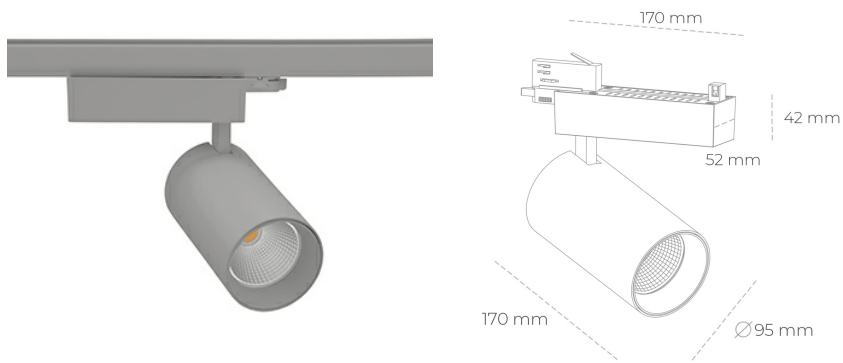

SPOTLIGHT SNIPER N 927 21W 15° GREY | ON/OFF

Article number: N015-K0001-RF927-H7-N15-ZA02_550-S4-###

LED	COB
Light colour	2700 [K]
CRI	80
Led chip flux	2444 [lm]
Luminous flux	1955 [lm]
System power	21 [W]
Luminaire Efficiency	93 [lm/W]
Beam angle	15°
Controller	ON/OFF
MacAdam	3 SDCM

Spotlight LED

Track mounted LED spotlight. Aluminium housing. Ceiling base installation possible. Available in white, black and grey. Any RAL palette colour available on enquiry. Reflector beams available: 15° 30° and 45° . Maximum power is 30W

LUMINAIRE

Weight	1,33 [kg]
Protection rating IP , IK , class	IP 20, IK 3,
Luminaire colour	GREY
Cover	Glass
Operating voltage	220-240V 50-60Hz

Note: All data are typical values. Tolerance of measurements +/-10% System features may change with product improvements due to technical advances.